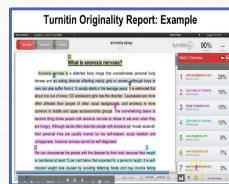

ATTEND CLASS

MATERIALS

- Textbooks
 - fiu.bncollege.com
- Free Microsoft Office
 - freeoffice.fiu.edu

TECHNOLOGY

- Leverage tech available
- Consider additional tools
- Prepare for tech issues

COURSE TIPS

ZOOM

CANVAS

TURNITIN

PROCTORING

MEETINGS

- Professor Office Hours
- Advising Meetings
- Study Groups Online
- Resource Sessions

STUDY

- Plan your study space/materials
- Identify your learning style
- Utilize FIU tutoring services