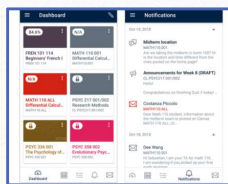

ATTEND CLASS

MATERIALS

- Textbooks
 - fiu.bncollege.com
- Free Microsoft Office
 - freeoffice.fiu.edu

TECHNOLOGY

- Leverage tech available
- Consider additional tools
- Prepare for tech issues

COURSE TIPS

ZOOM

CANVAS

TURNITIN

PROCTORING

MEETINGS

- Professor Office Hours
- Advising Meetings
- Study Groups Online
- Resource Sessions

STUDY

- Plan your study space/materials
- Identify your learning style
- Utilize FIU tutoring services