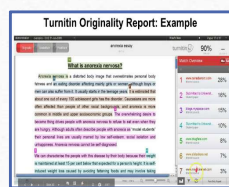

ATTEND CLASS

MATERIALS

- Textbooks
 - fiu.bncollege.com
- Free Microsoft Office
 - freeoffice.fiu.edu

TECHNOLOGY

- Leverage tech available
- Consider additional tools
- Prepare for tech issues

COURSE TIPS

ZOOM

CANVAS

TURNITIN

PROCTORING

MEETINGS

- Professor Office Hours
- Advising Meetings
- Study Groups Online
- Resource Sessions

STUDY

- Plan your study space/materials
- Identify your learning style
- Utilize FIU tutoring services