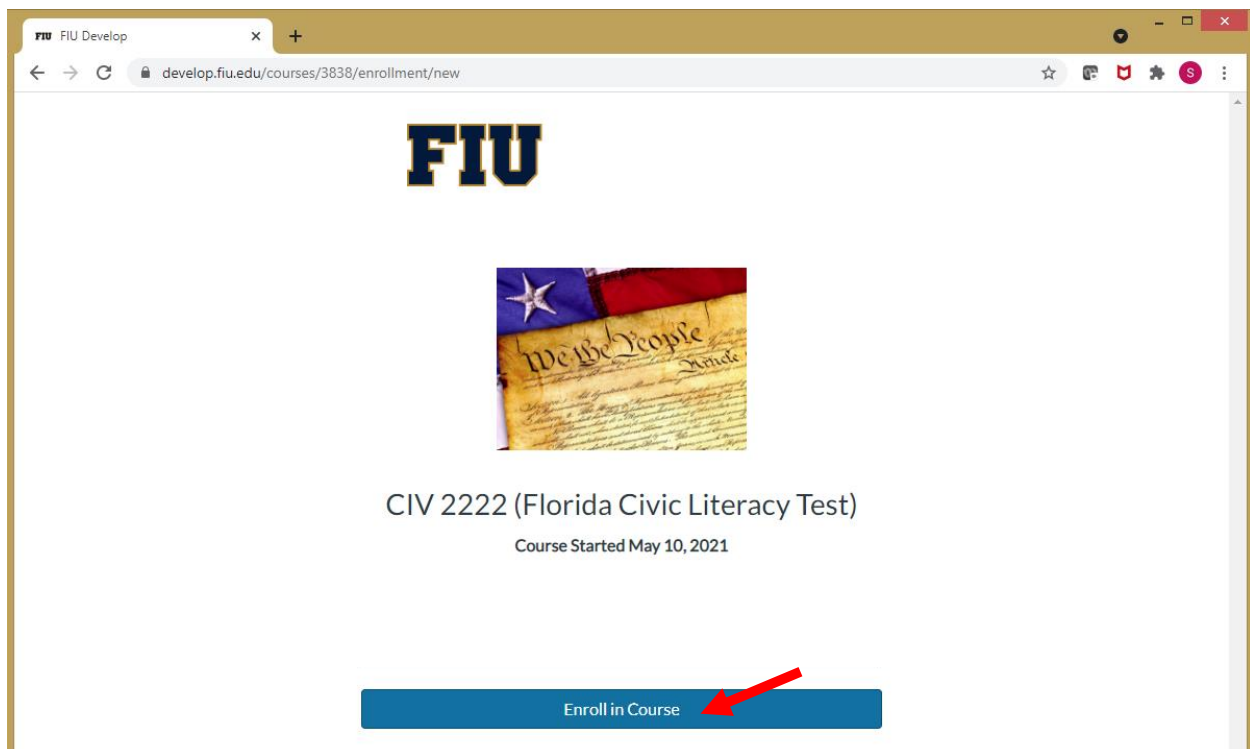

2. Click on “Sign in to Enroll”.

The screenshot shows a web browser window with the URL develop.fiu.edu/courses/3838/enrollment/new. The page features the FIU logo at the top. Below the logo is a smaller version of the 'We the People' image. Underneath the image, the course title 'CIV 2222 (Florida Civic Literacy Test)' is displayed, followed by the text 'Course Started May 10, 2021'. At the bottom of the page is a button labeled 'Sign in to Enroll', which is pointed to by a red arrow.

FIU

CIV 2222 (Florida Civic Literacy Test)

Course Started May 10, 2021

[Sign in to Enroll](#)

3. Click on "Login".

4. Type in your student credentials (FIU Username and Password) and click "Log In".

5. Complete the Two-Factor Authentication and click “Submit”.

6. Click on “Enroll in Course”.

7. Click on “Go to your Dashboard”.

FIU

CIV 2222 (Florida Civic Literacy Test)
Course Started May 10, 2021

Congratulations! You have successfully enrolled in CIV 2222 (Florida Civic Literacy Test)!