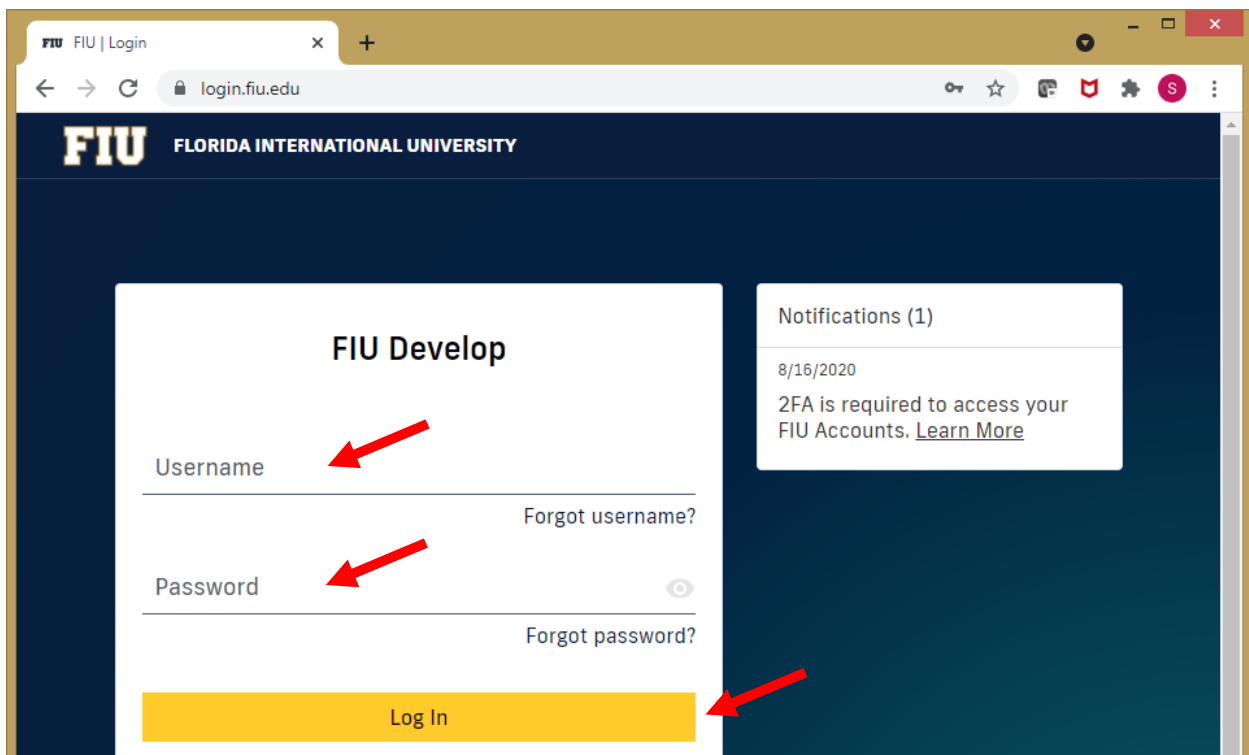

2. Click on “Sign in to Enroll”.

The screenshot shows a web browser window with the URL develop.fiu.edu/courses/3838/enrollment/new. The page features the FIU logo at the top. Below the logo is a smaller version of the 'We the People' image. Underneath the image, the course title 'CIV 2222 (Florida Civic Literacy Test)' is displayed, followed by the text 'Course Started May 10, 2021'. At the bottom of the page is a button labeled 'Sign in to Enroll', which is pointed to by a red arrow.

FIU

CIV 2222 (Florida Civic Literacy Test)

Course Started May 10, 2021

[Sign in to Enroll](#)

3. Click on "Login".

4. Type in your student credentials (FIU Username and Password) and click "Log In".

5. Complete the Two-Factor Authentication and click “Submit”.

6. Click on “Enroll in Course”.

7. Click on “Go to your Dashboard”.

FIU

CIV 2222 (Florida Civic Literacy Test)
Course Started May 10, 2021

Congratulations! You have successfully enrolled in CIV 2222 (Florida Civic Literacy Test)!