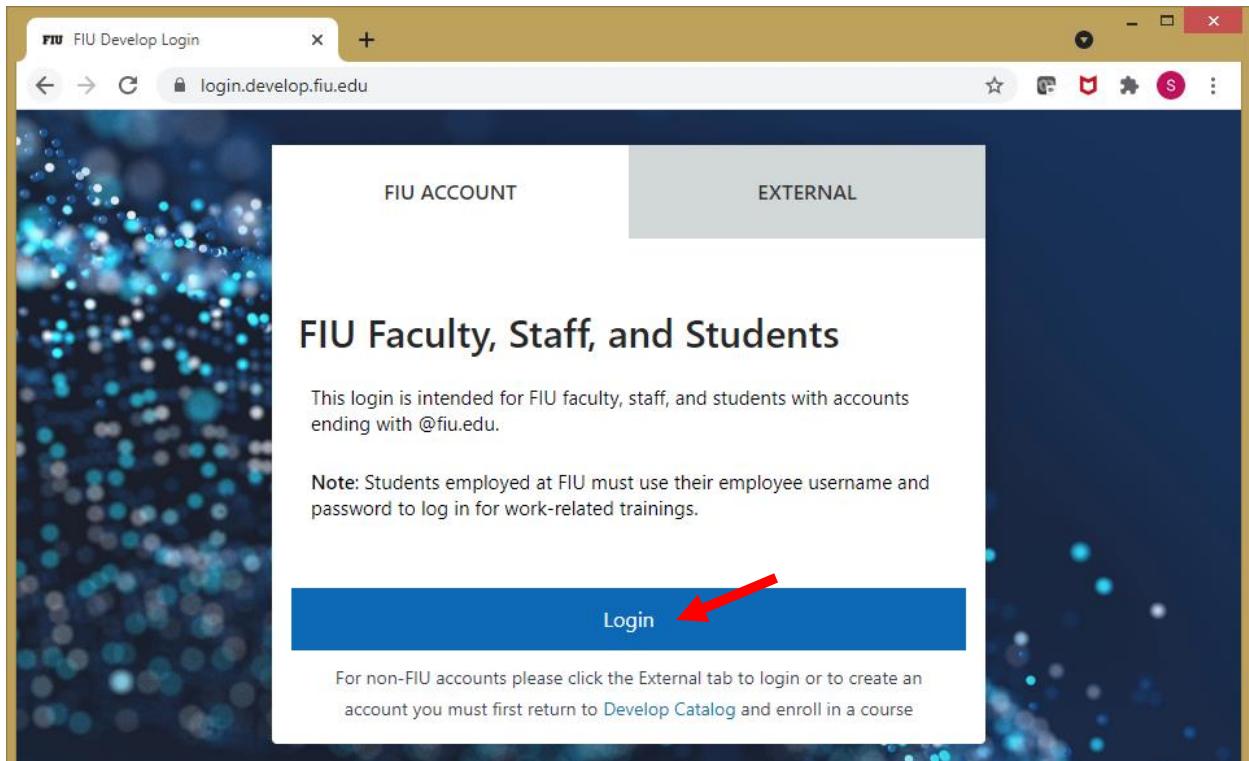

2. Click on “Sign in to Enroll”.

The screenshot shows a web browser window with the URL develop.fiu.edu/courses/3838/enrollment/new. The page features the FIU logo at the top. Below the logo is a smaller version of the 'We the People' image. Underneath the image, the course title 'CIV 2222 (Florida Civic Literacy Test)' is displayed, followed by the text 'Course Started May 10, 2021'. At the bottom of the page is a button labeled 'Sign in to Enroll', which is pointed to by a red arrow.

FIU

CIV 2222 (Florida Civic Literacy Test)

Course Started May 10, 2021

[Sign in to Enroll](#)

3. Click on "Login".

4. Type in your student credentials (FIU Username and Password) and click "Log In".

5. Complete the Two-Factor Authentication and click “Submit”.

6. Click on “Enroll in Course”.

7. Click on “Go to your Dashboard”.

FIU

CIV 2222 (Florida Civic Literacy Test)
Course Started May 10, 2021

Congratulations! You have successfully enrolled in CIV 2222 (Florida Civic Literacy Test)!