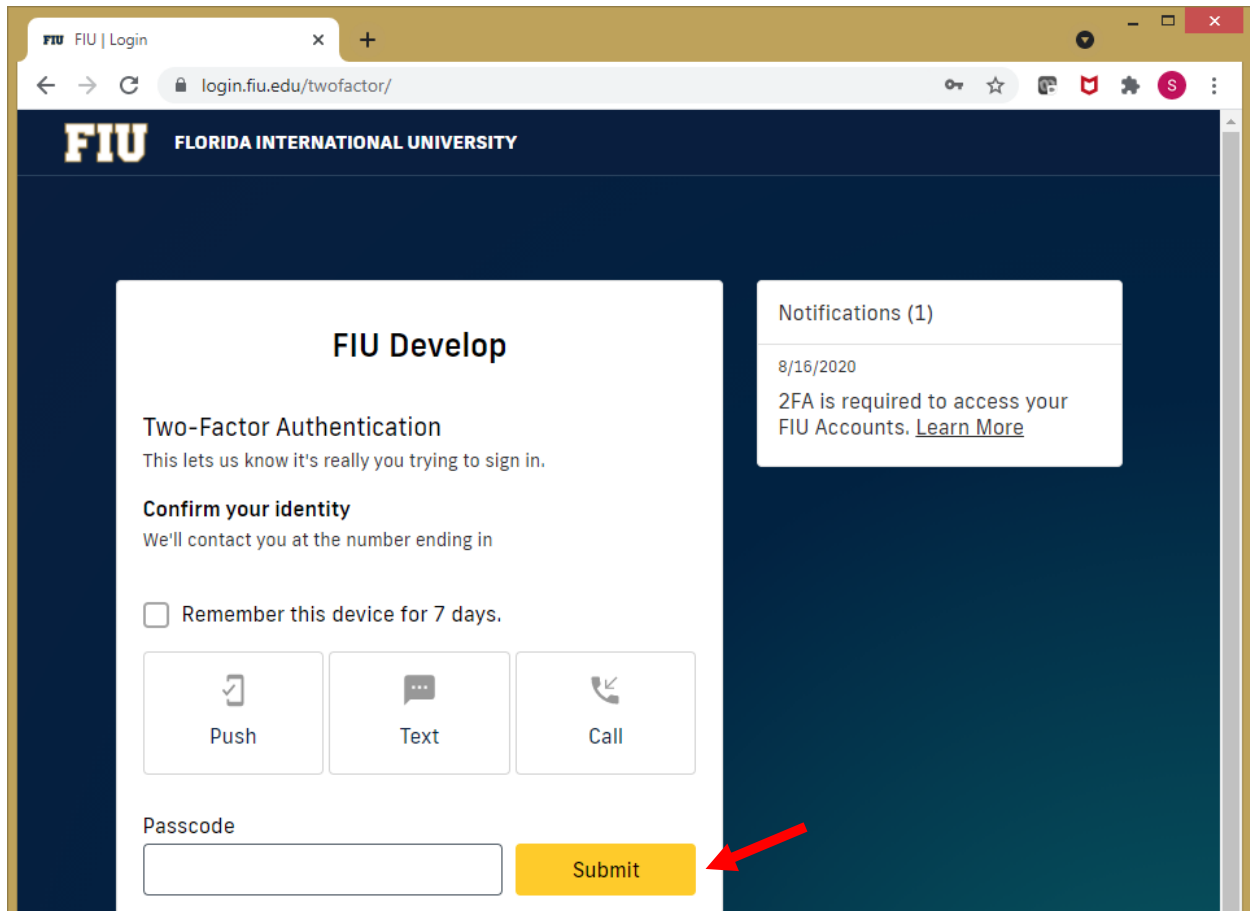

2. Click on “Sign in to Enroll”.

The screenshot shows a web browser window with the URL develop.fiu.edu/courses/3838/enrollment/new. The page features the FIU logo at the top. Below the logo is a smaller version of the 'We the People' image. Underneath the image, the course title 'CIV 2222 (Florida Civic Literacy Test)' is displayed, followed by the text 'Course Started May 10, 2021'. At the bottom of the page is a button labeled 'Sign in to Enroll', which is pointed to by a red arrow.

FIU

CIV 2222 (Florida Civic Literacy Test)

Course Started May 10, 2021

[Sign in to Enroll](#)

3. Click on "Login".

4. Type in your student credentials (FIU Username and Password) and click "Log In".

5. Complete the Two-Factor Authentication and click “Submit”.

6. Click on “Enroll in Course”.

7. Click on “Go to your Dashboard”.

FIU

CIV 2222 (Florida Civic Literacy Test)
Course Started May 10, 2021

Congratulations! You have successfully enrolled in CIV 2222 (Florida Civic Literacy Test)!